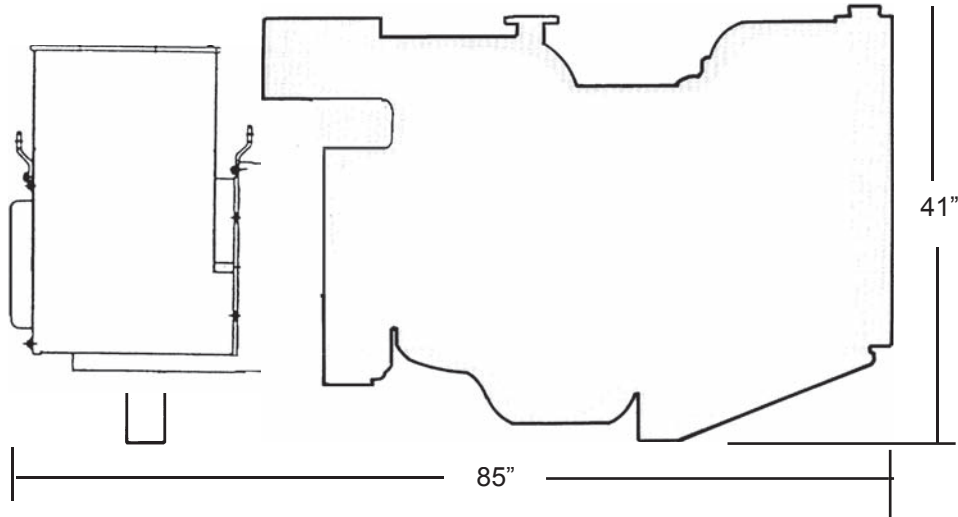

## Model 120PMI

*Some options may be shown*

Model	LBS	A	B	C	D	E	AMPS 120	AMPS 240
120PMI	2062	41	N/A	N/A	26.4	85	721	416

**norpro**<sup>®</sup> Power Products.

Tel: US (858) 581-3077 Fax: US (858) 274-5523  
Email: [norpro@williamjwoods.com](mailto:norpro@williamjwoods.com) [www.williamjwoods.com/norpro/](http://www.williamjwoods.com/norpro/)