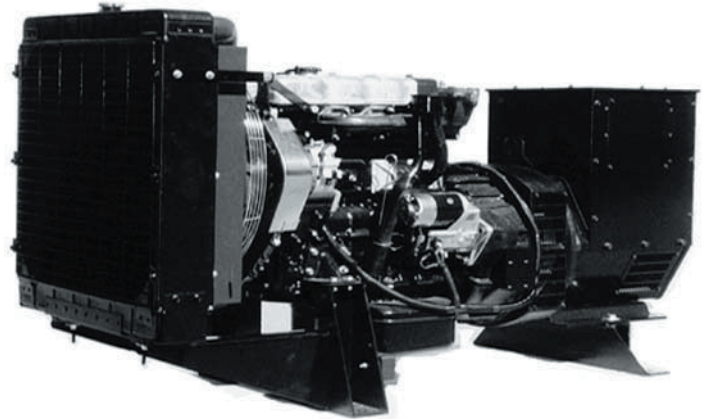

Model 120PMI_{120kW}

Engine: ISUZU 6BG1TC

Generator: BRUSHLESS

Main Specifications:

AC output.....3 ph, 0.8 pf, 240 V, 60 Hz
Standby.....120kW
Prime.....108kW

Engine:

Type..... 6 cylinder, 4 cycle, water cooled, OHV
.....Vertical In-line, direct injected
Bore & Stroke (in.).....4.1 x 4.9
Piston Displacement (cu. in.).....396
Compression Ratio.....17.5 :1
Coolant Capacity (Block qts.).....12.7
Lube Oil Capacity (qts.).....22.7
Engine Rotation Direction.....Counter Clockwise
Governor.....5% Mechanical
2 year/2000 hour warranty

Standard Features:

Starter.....12V-2.5kW
Voltage Regulator.....12V Internal
Exhaust Outlet.....Upward
Alternator.....12V-60Amp
Oil Pan.....30° Incline all Directions
Controller.....Analog 100
Muffler.....Industrial Grade
Cooling.....Radiator
Mounts.....Rubber Isolation
Auto Shutdowns.....Yes

Note: 50Hz ratings are 5/6 of 60Hz
Single phase available at 1.0 PF

Alternator Standard Features

- Externally regulated alternator
- Single phase
- Alternators with external regulator system incorporates electronic circuit to best meet user needs
- Maximum 1.5% or better voltage deviation
- Brushless design minimizes maintenance and service costs
- Manufactured with class “F” or better insulation as defined by applicable NEMA standard
- Full wave, diode rotating rectifier
- Alternator body rigidly coupled for permanent alignment
- Single piece four pole rotor lamination for strength and lasting durability
- Wet layer wound field on pole for maximum protection against short circuit
- Direct drive centrifugal blower
- Three phase, 60 Hz, .8 PF
- Two year/1000 hour warranty